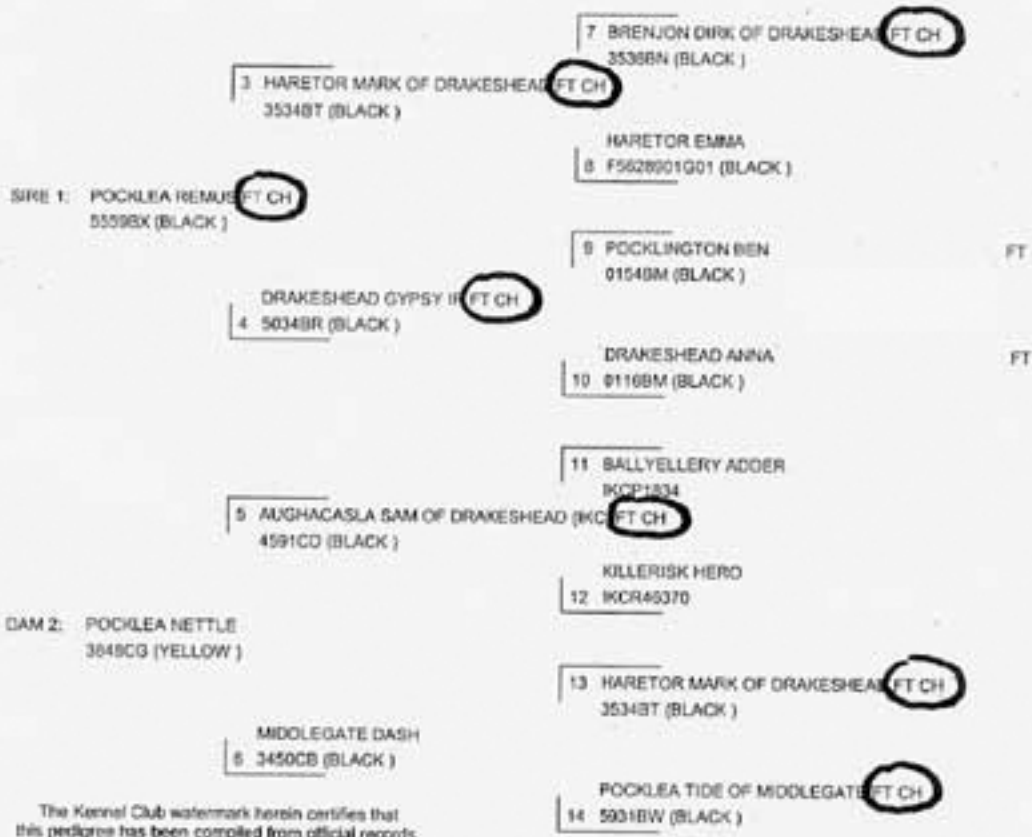

CERTIFIED THE KENNEL CLUB Export Pedigree

1-3 CLARGES STREET • LONDON W1Y 8AB

Pedigree for WISCOMBE CID *SIRE* Registration No. Y3124901Y03 Born 1

Breed Retriever (Labrador) **Sex Dog** **Breeder** MS S A K CHICHESTER
Colour YELLOW **Registered Owner** MRS B HAYNES-FLOYD

I certify that the above is a true copy of the Pedigree of WISCOMBE CID as recorded at The Kennel Club

Signed *[Signature]* Office Registrar

H19296 USA Date 03/04/2001

This Pedigree Certificate is not valid without the seal of The Kennel Club

THE KENNEL CLUB Three Generation Pedigree

1 Clarges Street, London W1Y 8AB

Pedigree for POCKLEA AMY *DAM*
 Retriever (Labrador)
 BLACK

The Kennel Club watermark herein certifies that this pedigree has been compiled from official records. This is not an export document